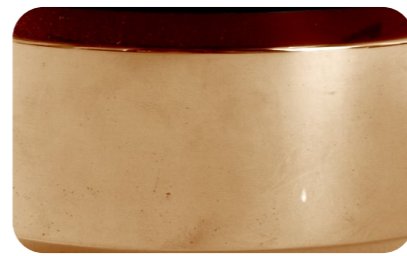

# POCKET GLOBE BASES

*Titanium  
Machine Finish*

*Greyscale  
Copper Base  
Mirror Finish*

*COPPER  
MIRROR POLISH*

*BRONZE  
MIRROR POLISH*

*TITANIUM  
MACHINE FINISH*

*STAINLESS STEEL  
MACHINE FINISH*

*ALUMINIUM  
AERONAUTICAL FINISH*