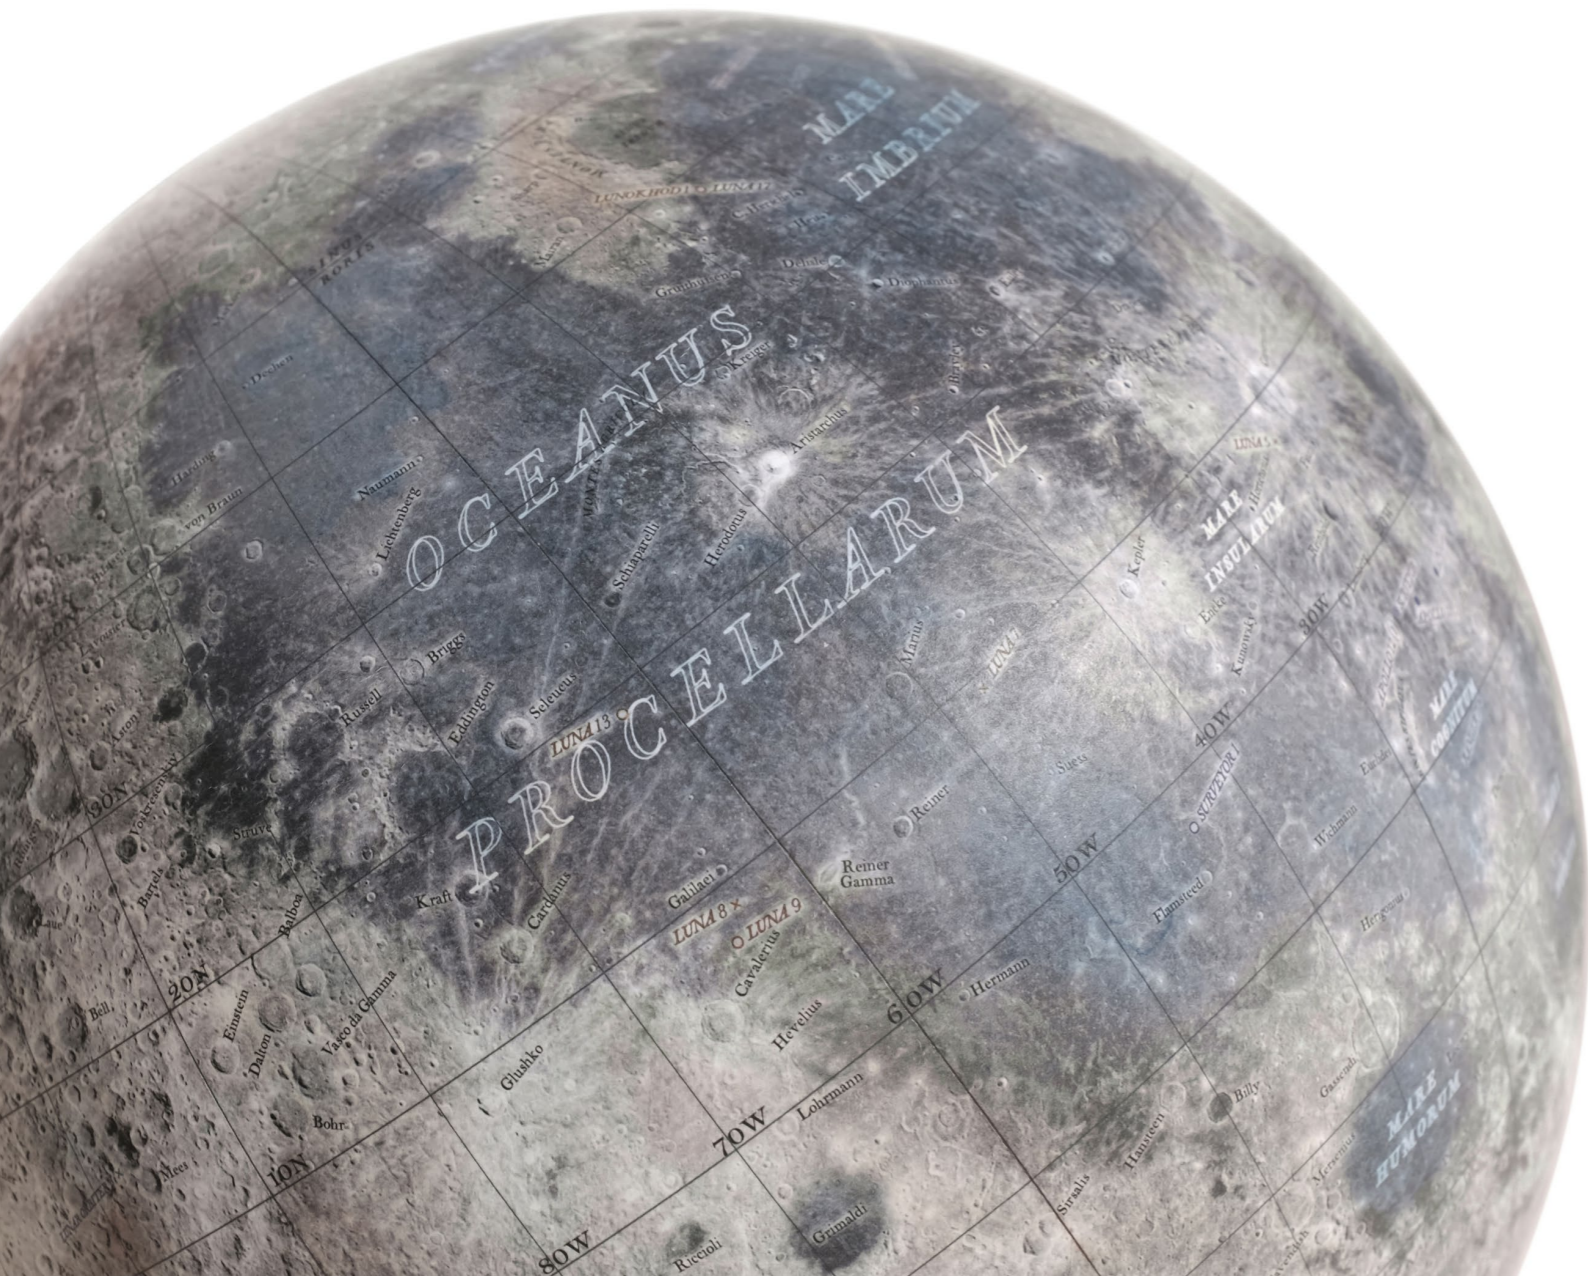

SAND AND STEEL

With light shades of yellow ochre and cerulean blue, this is a classic colour choice.

*Sand & Steel (22cm Diameter)
'Luminom' Base
Brushed Finish*