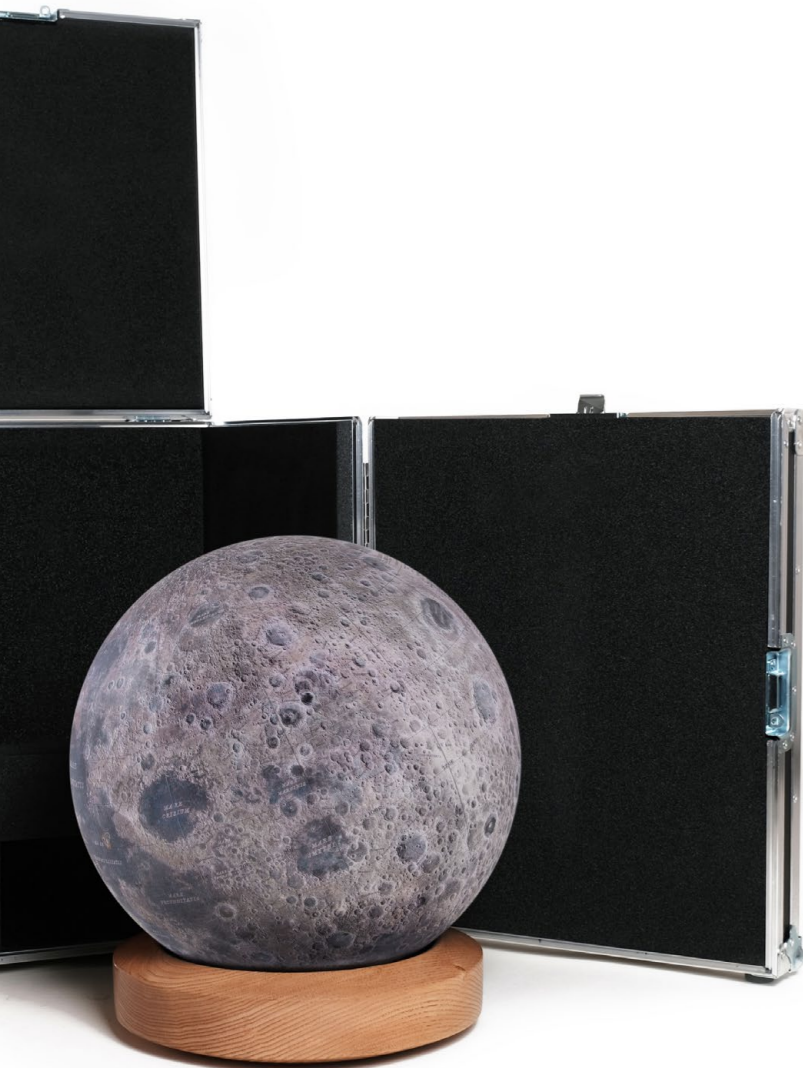

FLIGHT CASES

Our 12 (right), 22cm (far ight) and 36cm (below) Desktop Globes ship in a bespoke Flight Cases to ensure safe arrival. Perfect for gift giving, these cases can also be used to safely store and transport your globe.